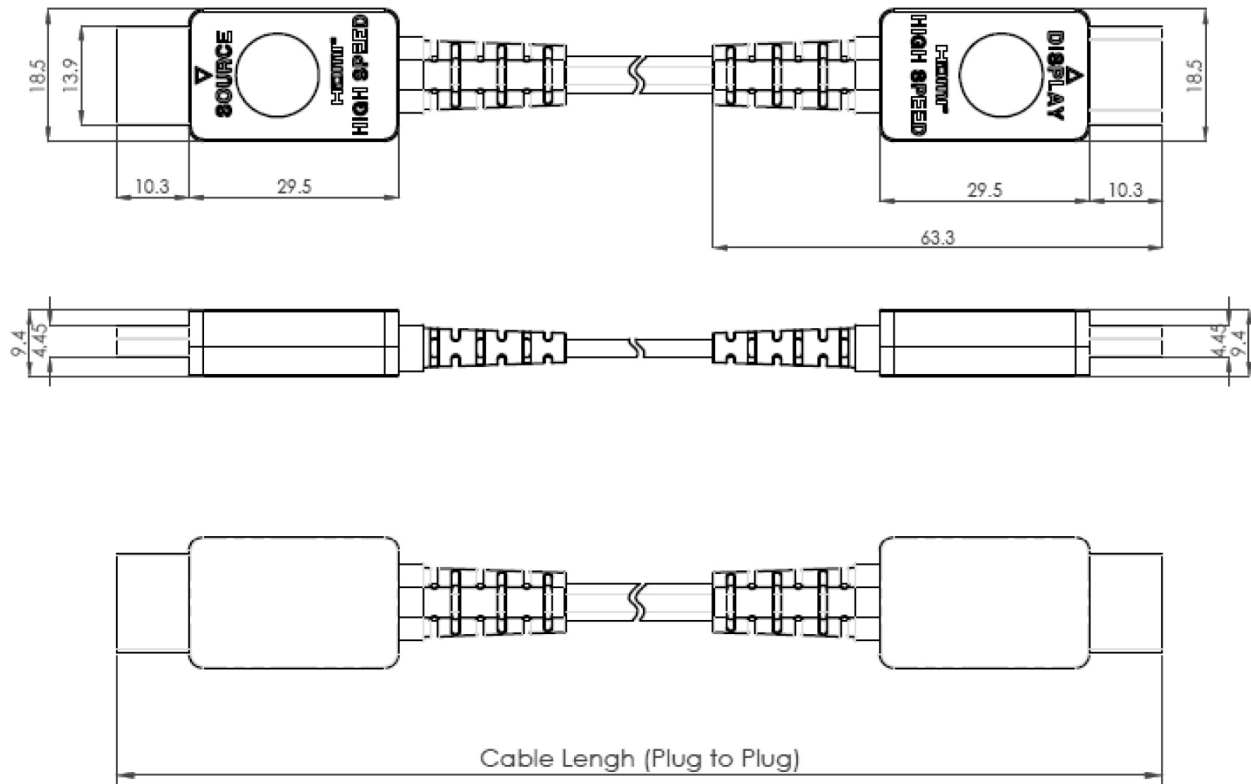

Ordering Information

LENGTH	PART NUMBER / SKU	DESCRIPTION
3m / 10ft	AOC-18G-R-OBXP-G03M	Pinnacle4K 18Gbps HDMI AOC with CMP-OF/FT-6 jacket
5m / 16ft	AOC-18G-R-OBXP-G05M	Pinnacle4K 18Gbps HDMI AOC with CMP-OF/FT-6 jacket
7m / 23ft	AOC-18G-R-OBXP-G07M	Pinnacle4K 18Gbps HDMI AOC with CMP-OF/FT-6 jacket
10m / 33ft	AOC-18G-R-OBXP-G10M	Pinnacle4K 18Gbps HDMI AOC with CMP-OF/FT-6 jacket
15m / 50ft	AOC-18G-R-OBXP-G15M	Pinnacle4K 18Gbps HDMI AOC with CMP-OF/FT-6 jacket
23m / 75ft	AOC-18G-R-OBXP-G23M	Pinnacle4K 18Gbps HDMI AOC with CMP-OF/FT-6 jacket
30m / 100ft	AOC-18G-R-OBXP-G30M	Pinnacle4K 18Gbps HDMI AOC with CMP-OF/FT-6 jacket
50m / 164ft	AOC-18G-R-OBXP-G50M	Pinnacle4K 18Gbps HDMI AOC with CMP-OF/FT-6 jacket
70m / 230ft	AOC-18G-R-OBXP-G70M	Pinnacle4K 18Gbps HDMI AOC with CMP-OF/FT-6 jacket
100m / 328ft	AOC-18G-R-OBXP-G100M	Pinnacle4K 18Gbps HDMI AOC with CMP-OF/FT-6 jacket